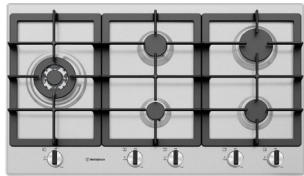

For a limited time only when you build with Statesman Homes you'll receive these FREE Luxury Upgrades

WESTINGHOUSE WHG954SC
900MM GAS COOKTOP

WESTINGHOUSE WVE915SCA
900MM ELECTRIC OVEN

WESTINGHOUSE WRR904SB 900MM
RETRACTABLE RANGEHOOD

STAINLESS STEEL
DISHWASHER

VIXEN CHROME RETRACTABLE
KITCHEN SINK MIXER

CLARK POLAR DOUBLE BOWL SINK

- ✓ 20mm Stone Kitchen Benchtops
- ✓ 3m Overhead Kitchen Cupboards
- ✓ Egger Premium White Gloss Kitchen Cupboard Doors
- ✓ Dishwasher Provision
- ✓ Microwave Provision
- ✓ Egger Premium White Gloss Bathroom and Laundry Cupboard Doors
- ✓ Tight Edge Radius Wet Area Benchtops
- ✓ Bathroom Heat Light Combos
- ✓ Double Powerpoints Throughout
- ✓ 2340mm High External and Internal Doors